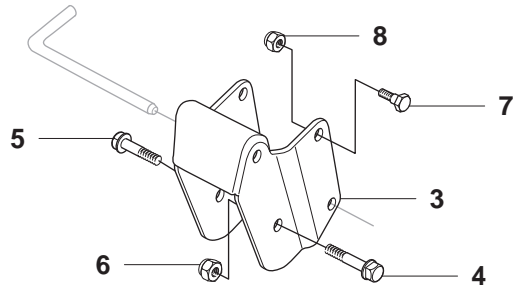

V 965 17 87-01 RIDER R155AWD
965 07 85-01 MOWER DECK, COMBI 112

965 17 87-01 RIDER R155AWD
965 07 85-01 MOWER DECK, COMBI 112

Pos.	Compl No.	Part No.	Description	Qty.	Notes
1		506 92 90-01		1	
2		535 43 74-01		1	
3		535 43 13-01		1	
4		725 25 42-51		1	
5		725 25 36-71		1	
6		732 25 22-01		2	
7		506 59 74-01		2	
8		732 21 18-01		2	
9		965 07 85-01		1