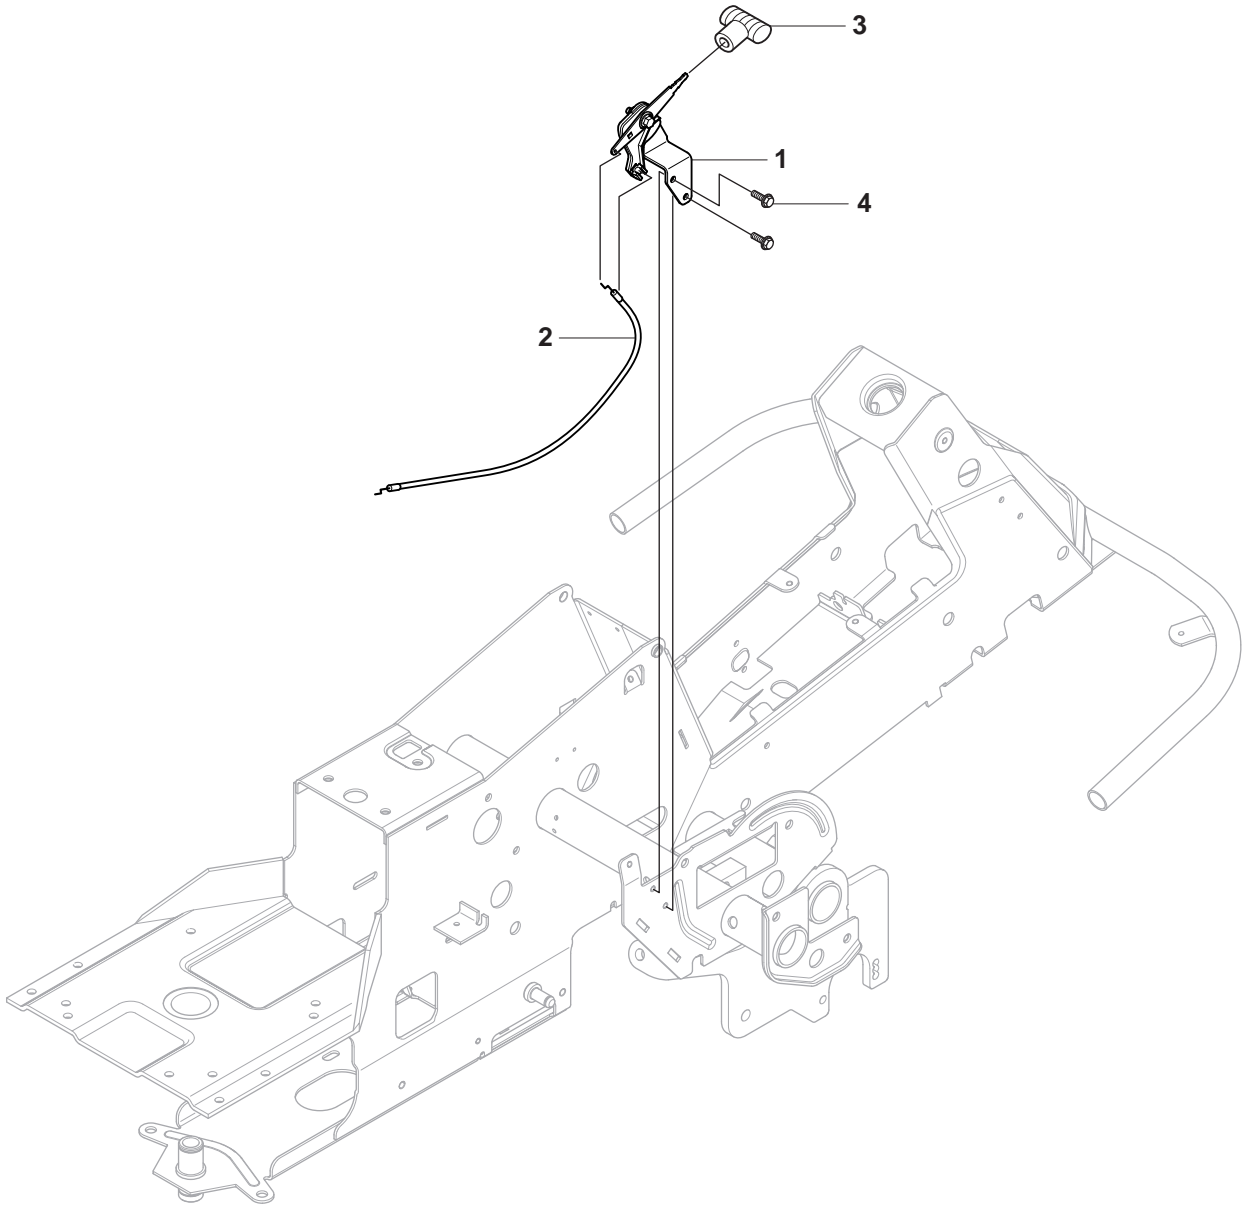

N

965 17 87-01 RIDER R155AWD
CONTROLS

N

**965 17 87-01 RIDER R155AWD
CONTROLS**

Pos.	Compl No.	Part No.	Description	Qty.	Notes
1		544 30 15-01		1	
2		544 30 17-03		1	
3		506 88 91-01		1	
4		725 23 68-61		2