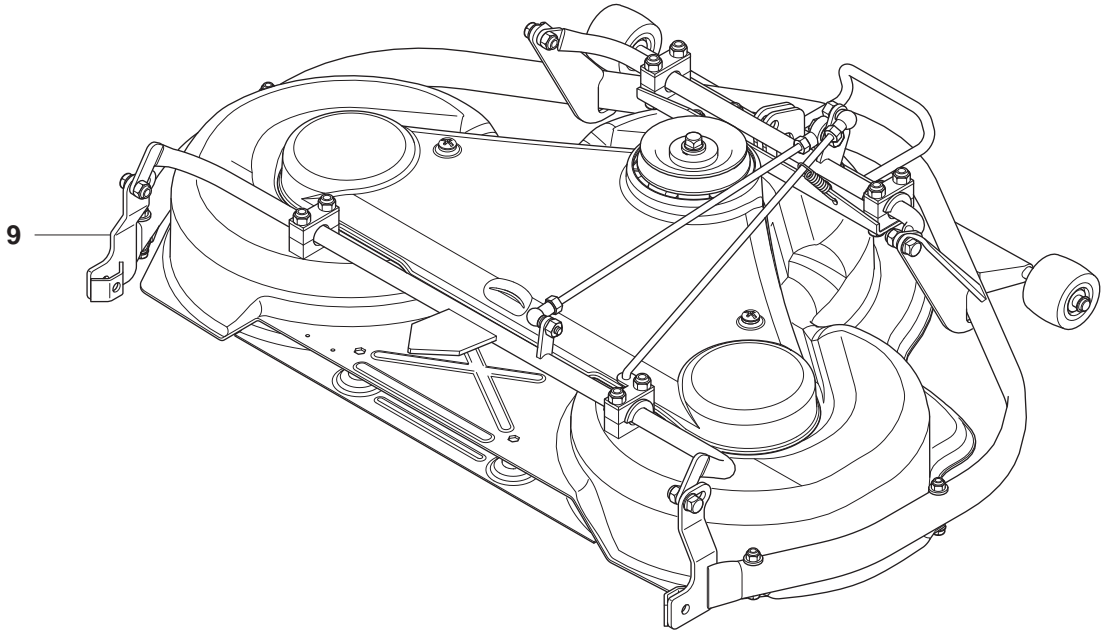

U 965 17 87-01 RIDER R155AWD
965 07 84-01 MOWER DECK, COMBI 103

965 17 87-01 RIDER R155AWD
965 07 84-01 MOWER DECK, COMBI 103

Pos.	Compl No.	Part No.	Description	Qty.	Notes
1		506 92 90-01		1	
2		535 43 74-01		1	
3		535 43 13-01		1	
4		725 25 42-51		1	
5		725 25 36-71		1	
6		732 25 22-01		2	
7		506 59 74-01		2	
8		732 21 18-01		2	
9		965 07 84-01		1