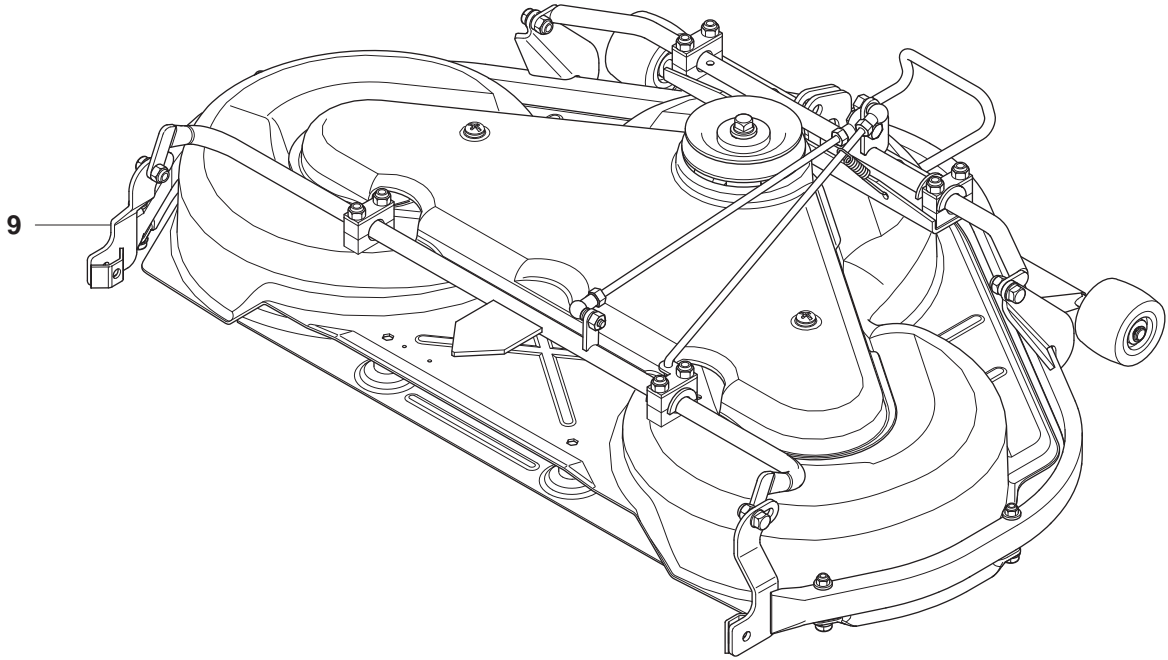

V 965 17 87-01 RIDER R155AWD
965 07 85-01 MOWER DECK, COMBI 112

965 17 87-01 RIDER R155AWD
965 07 85-01 MOWER DECK, COMBI 112

Pos.	Compl No.	Part No.	Description	Qty.	Notes
1		506 92 90-01		1	
2		535 43 74-01		1	
3		535 43 13-01		1	
4		725 25 42-51		1	
5		725 25 36-71		1	
6		732 25 22-01		2	
7		506 59 74-01		2	
8		732 21 18-01		2	
9		965 07 85-01		1