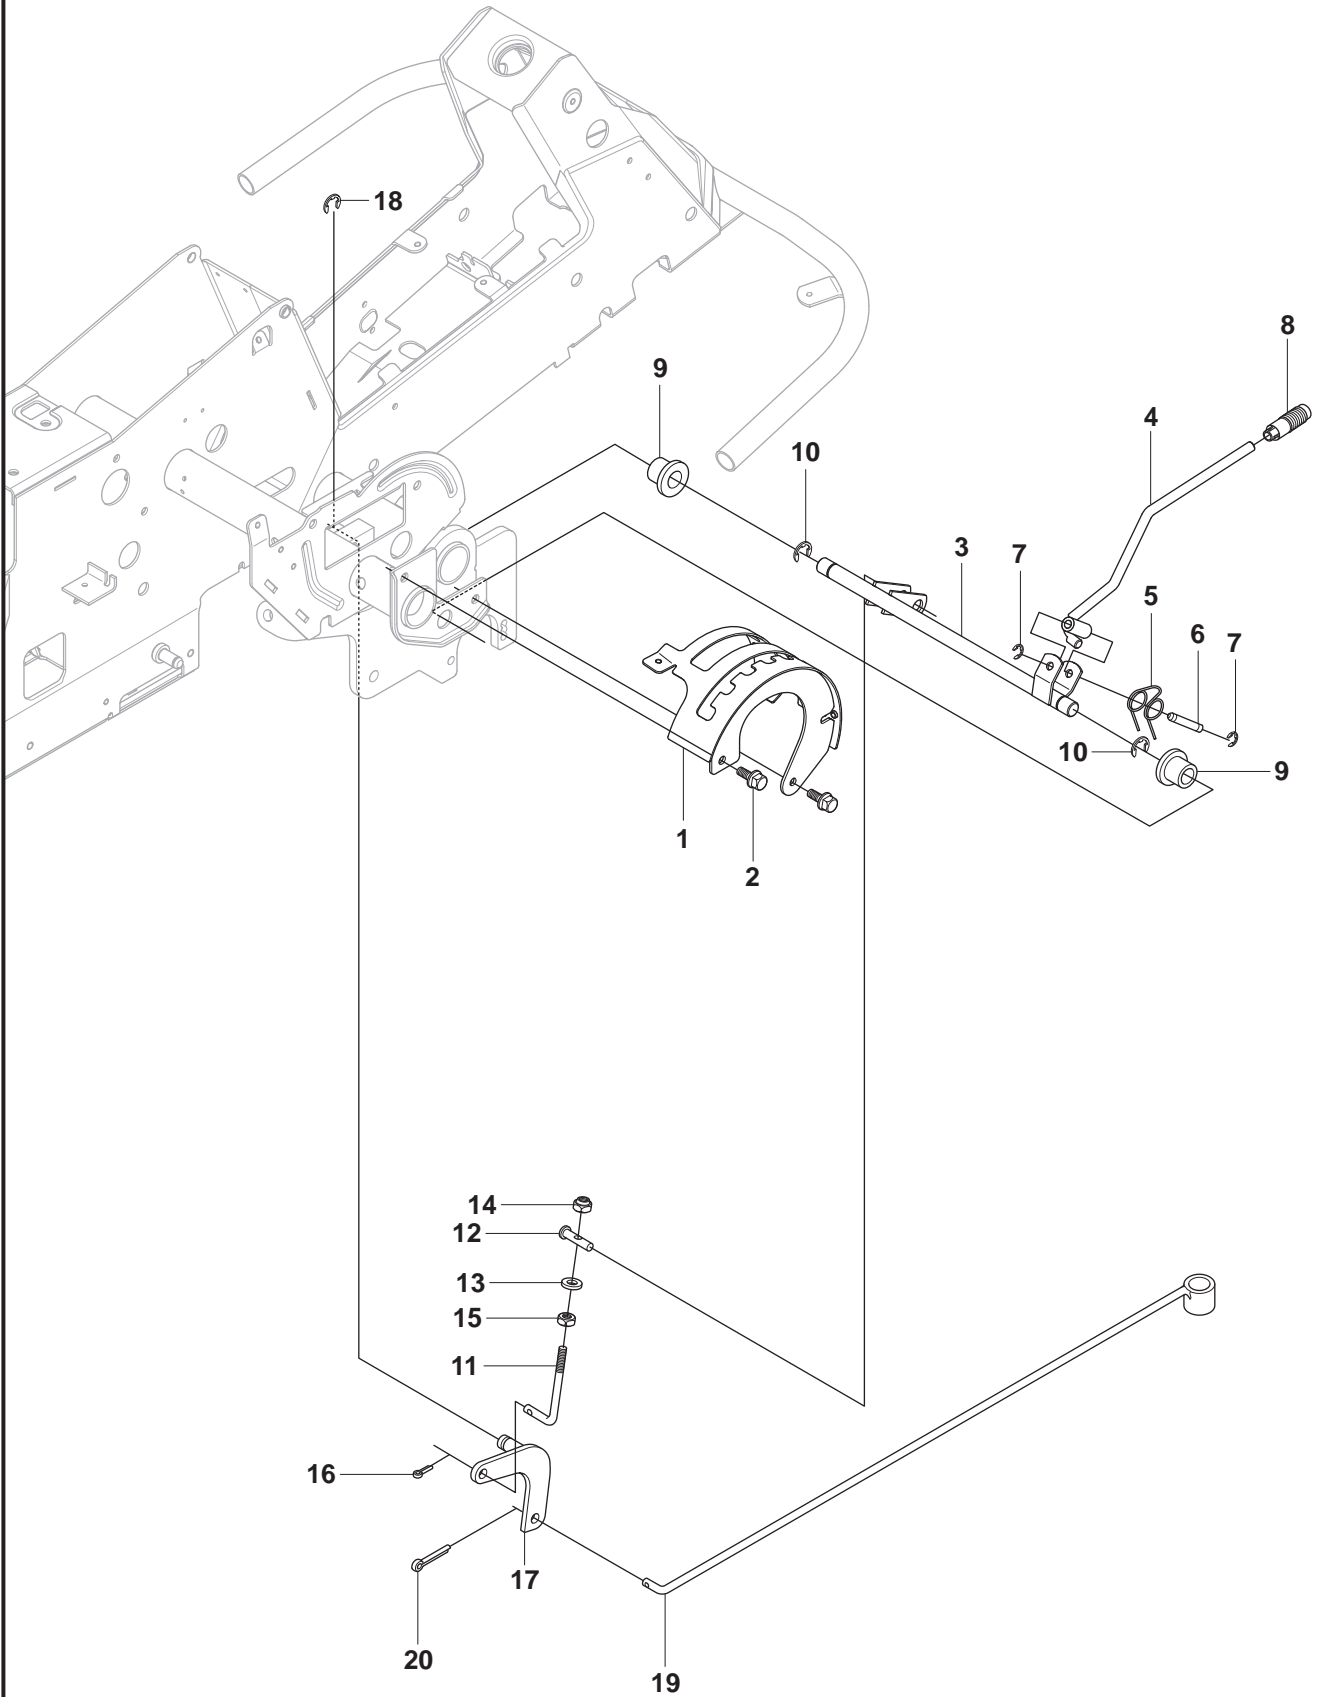

D 965 17 87-01 RIDER R155AWD
HEIGHT ADJUSTMENT

D

**965 17 87-01 RIDER R155AWD
HEIGHT ADJUSTMENT**

Pos.	Compl No.	Part No.	Description	Qty.	Notes
1		535 50 14-01		1	
2		506 57 01-03		2	
3		535 50 64-01		1	
4		535 50 62-01		1	
5		506 53 14-01		1	
6		506 53 15-01		1	
7		735 31 09-20		2	
8		506 54 20-01		1	
9		506 55 43-01		2	
10		735 31 22-20		2	
11		506 90 82-01		1	
12		506 78 46-01		1	
13		734 11 72-01		1	
14		732 21 18-01		1	
15		731 23 18-01		1	
16		721 61 83-01		1	
17		506 99 83-01		1	
18		735 31 15-20		1	
19		506 97 51-01		1	
20		721 61 83-01		1