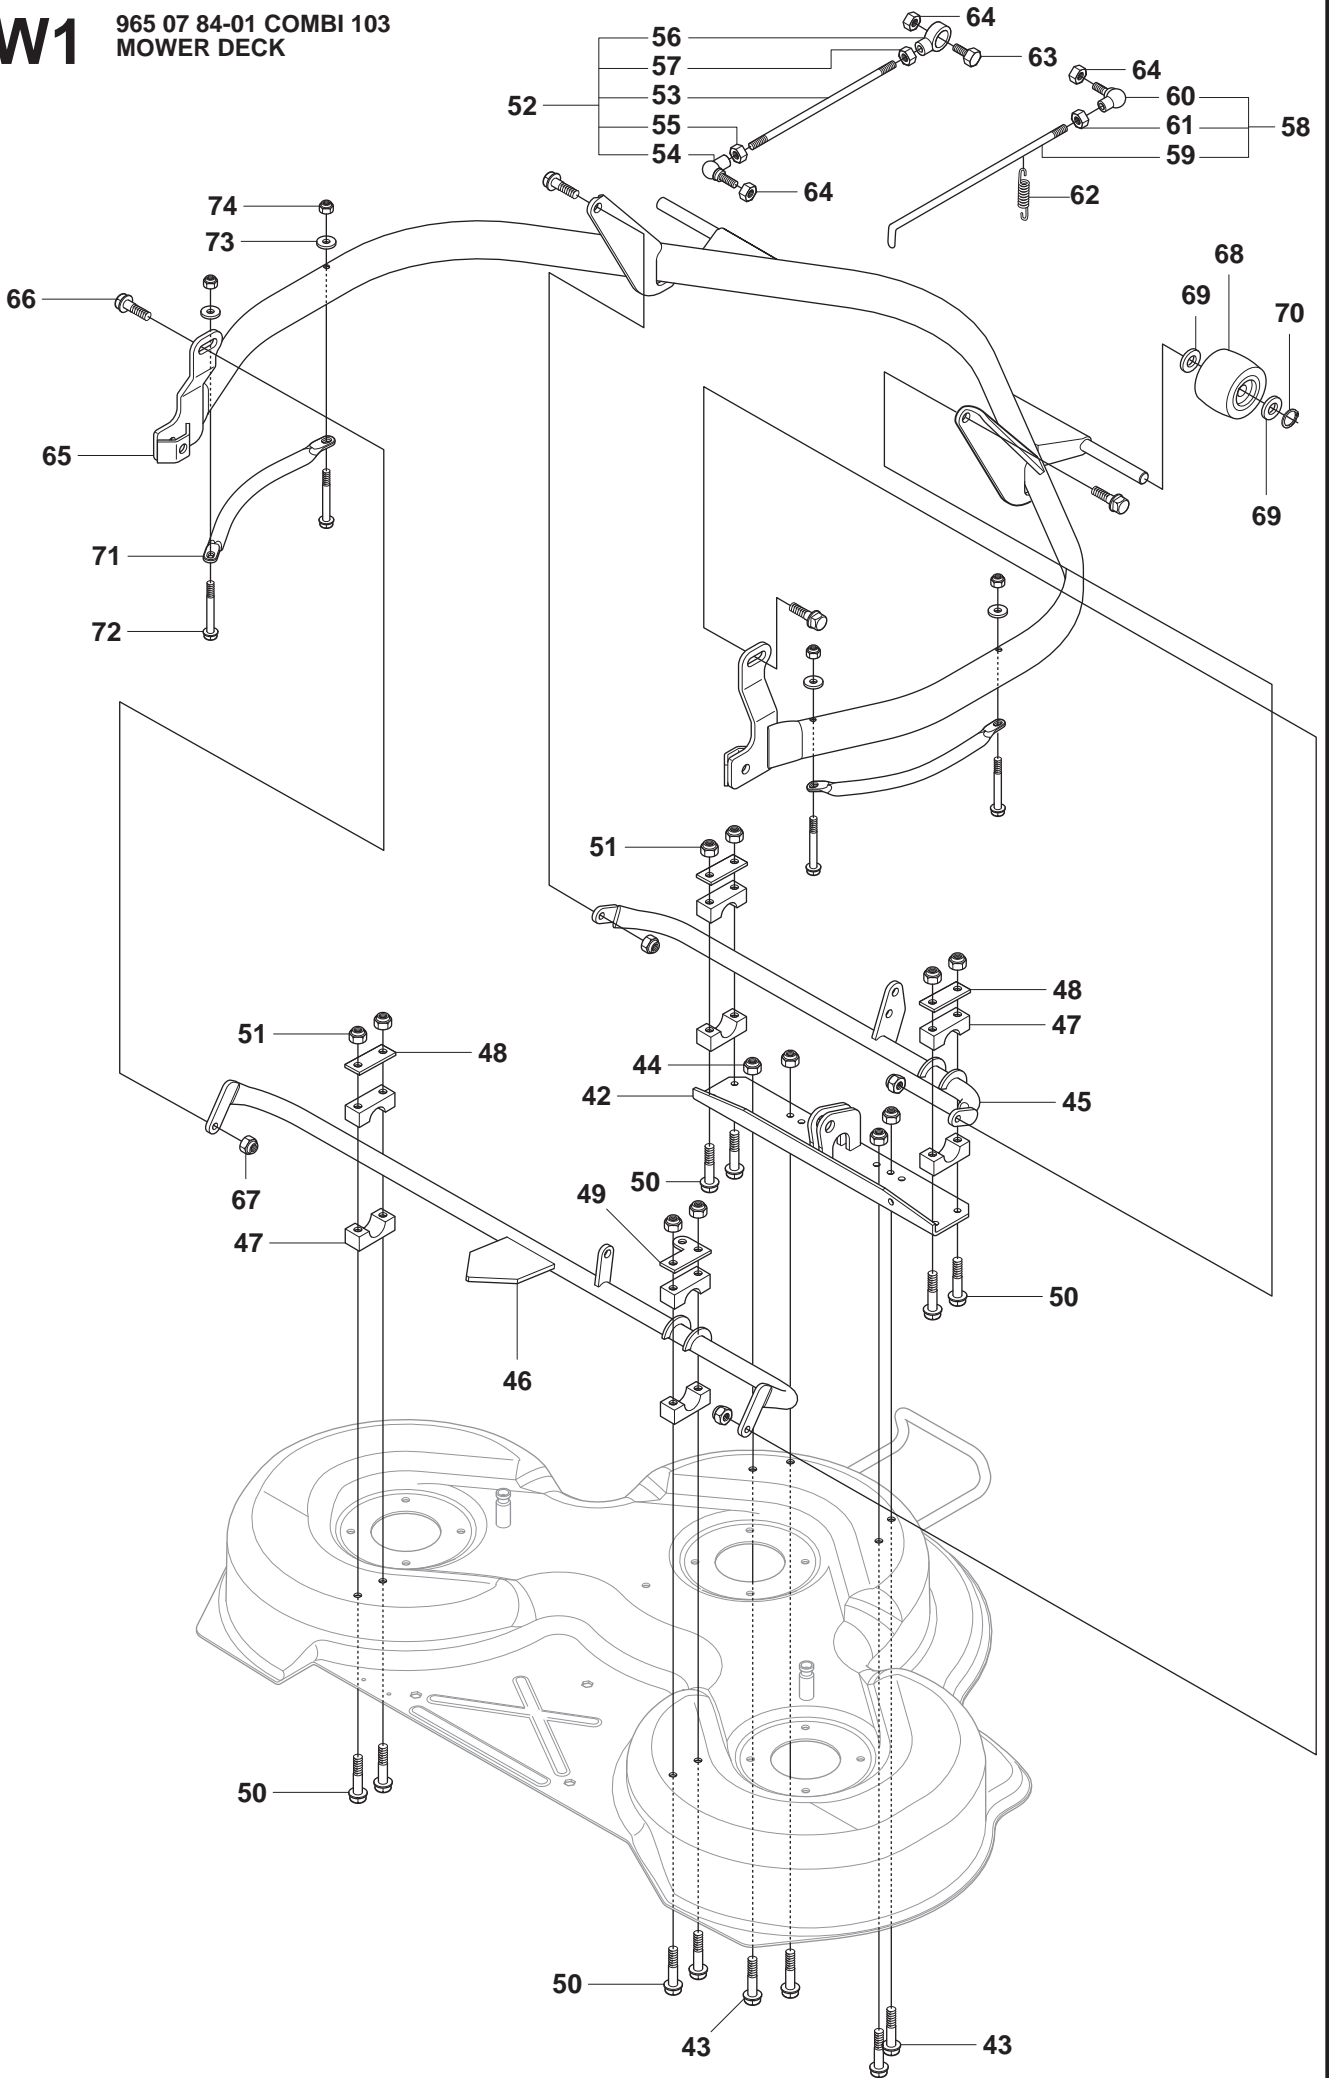

965 17 87-01 RIDER R155AWD
965 07 85-01 MOWER DECK, COMBI 112

Pos.	Compl No.	Part No.	Description	Qty.	Notes
1		506 92 90-01		1	
2		535 43 74-01		1	
3		535 43 13-01		1	
4		725 25 42-51		1	
5		725 25 36-71		1	
6		732 25 22-01		2	
7		506 59 74-01		2	
8		732 21 18-01		2	
9		965 07 85-01		1	

W1

965 07 84-01 COMBI 103
MOWER DECK