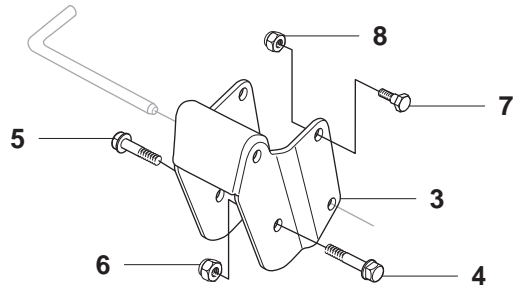

U 965 17 87-01 RIDER R155AWD
965 07 84-01 MOWER DECK, COMBI 103

965 17 87-01 RIDER R155AWD
965 07 84-01 MOWER DECK, COMBI 103

Pos.	Compl No.	Part No.	Description	Qty.	Notes
1		506 92 90-01		1	
2		535 43 74-01		1	
3		535 43 13-01		1	
4		725 25 42-51		1	
5		725 25 36-71		1	
6		732 25 22-01		2	
7		506 59 74-01		2	
8		732 21 18-01		2	
9		965 07 84-01		1