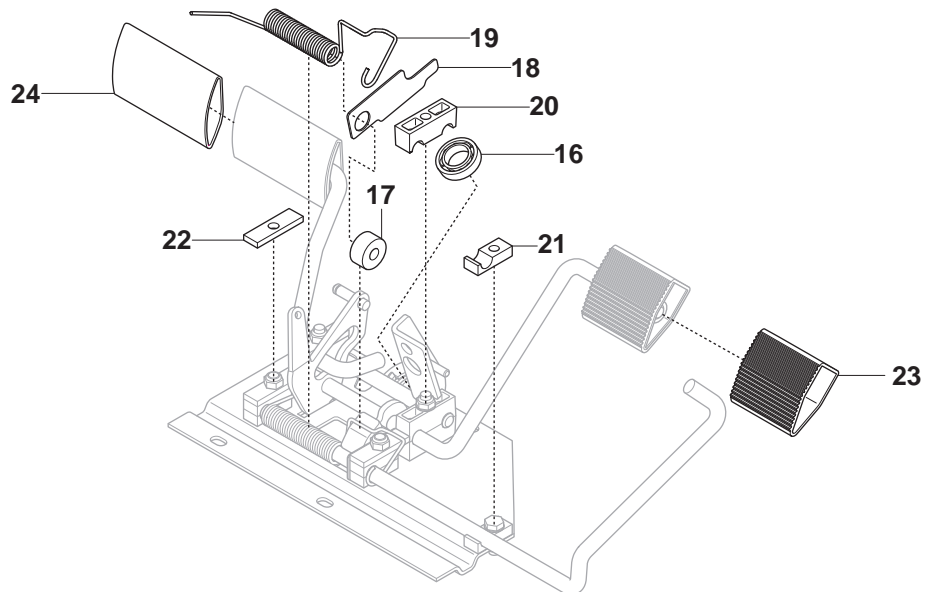

P 965 17 87-01 RIDER R155AWD
PEDALS

PEDALS